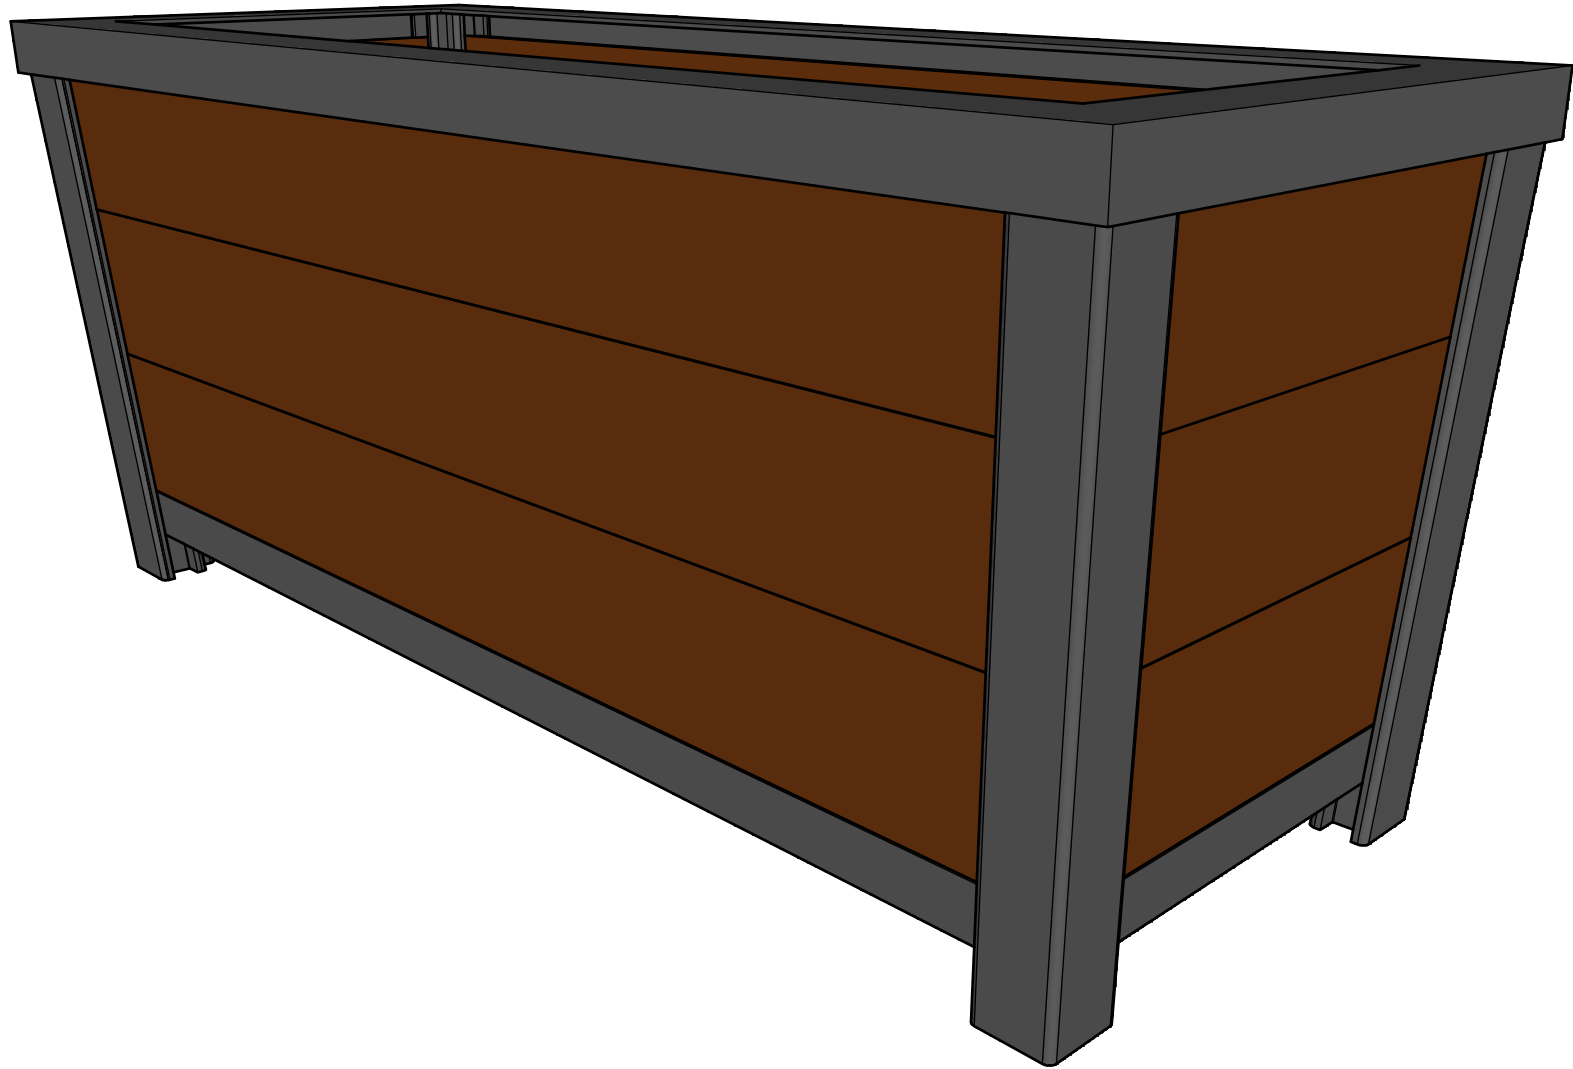

	<b>WISHBONE SITE FURNISHINGS LTD</b> 210-27090 GLOUCESTER WAY LANGLEY, BC			
	<b>DWG. TITLE:</b> URBAN FORM TAPERED SELF WATERING PLANTER <b>REVISION:</b> 13/08/18 R:01			
<b>MATERIAL:</b> ALUMINUM	<b>DWG. NO.</b> DWSBPT20261801	<b>DRAWN BY:</b> BRAD SULLIVAN		
<b>PATTERN NO.</b> N/A	<b>MODEL NO.</b> UFSW-54T	<b>SCALE:</b> 1:16	<b>SHEET:</b> 1 OF 2	<b>DATE:</b> 13 AUG 18

	<b>WISHBONE SITE FURNISHINGS LTD</b> 210-27090 GLOUCESTER WAY LANGLEY, BC			
	<b>DWG. TITLE:</b> URBAN FORM TAPERED SELF WATERING PLANTER <b>REVISION:</b> 13/08/18 R:01			
<b>MATERIAL:</b> ALUMINUM	<b>DWG. NO.</b> DWSBPT20261801	<b>DRAWN BY:</b> BRAD SULLIVAN		
<b>PATTERN NO.</b> N/A	<b>MODEL NO.</b> UFSW-54T	<b>SCALE:</b> AS SHOWN	<b>SHEET:</b> 2 OF 2	<b>DATE:</b> 13 AUG 18